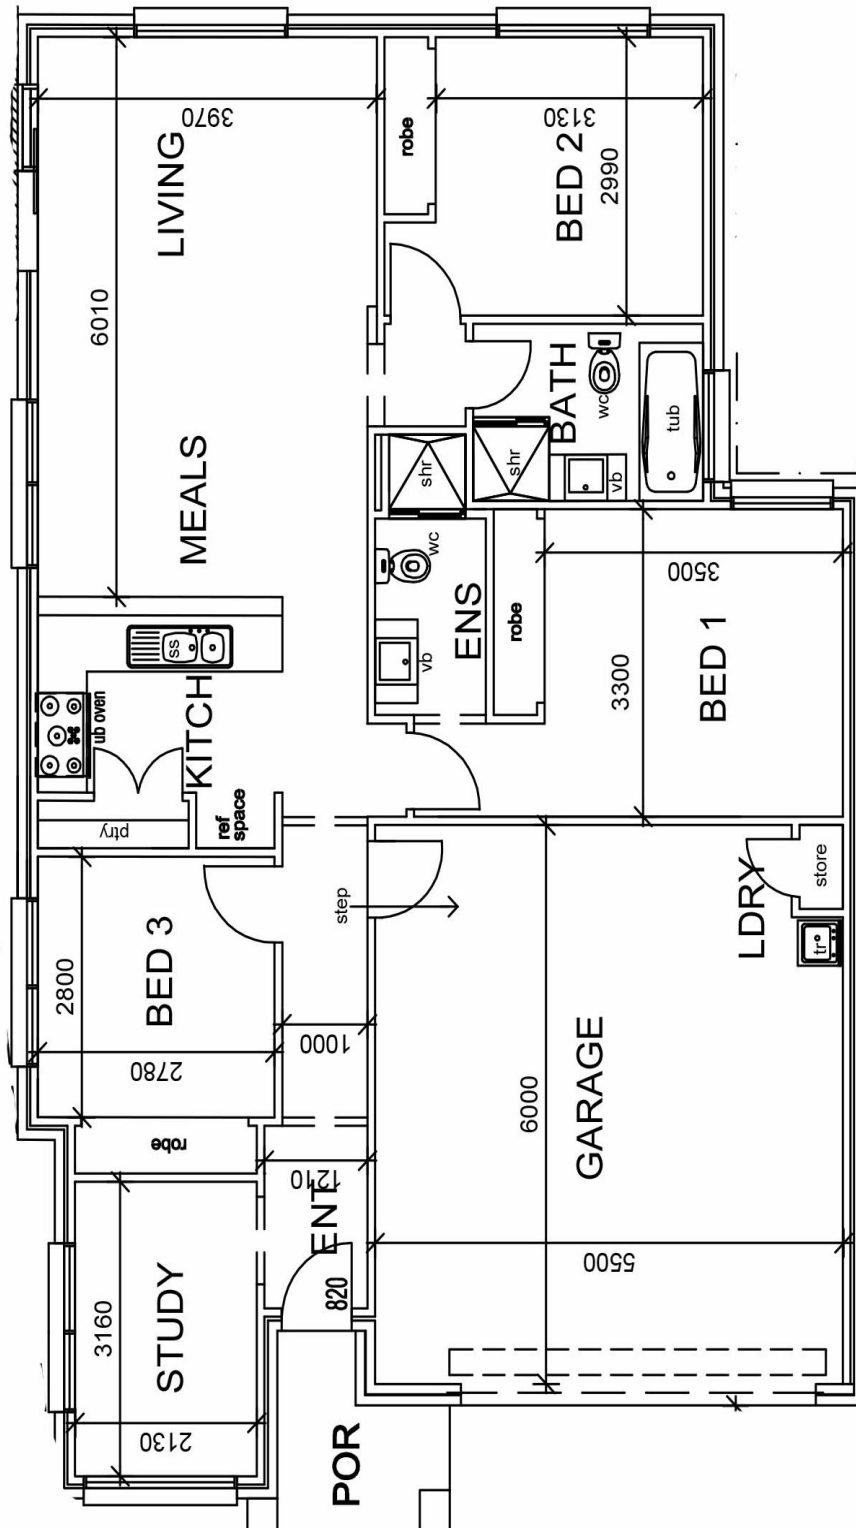

Compact 15

LOT WIDTH
10+
METRES

WIDTH 10M +
LENGTH 21M +

AREAS:

Ground Floor

Garage

Porch

Alfresco

TOTAL 144 sqm

BocoPropertyGroup

MANAGEMENT | PLANNING | DEVELOPMENTS

*Disclaimer:

This information has been carefully compiled and is not intended to be treated as a warranty or promise as to the correctness of the information. Interested parties should undertake independent enquiries and investigations to satisfy themselves that any details herein are true and correct. Figures and information may be subject to change without notice.