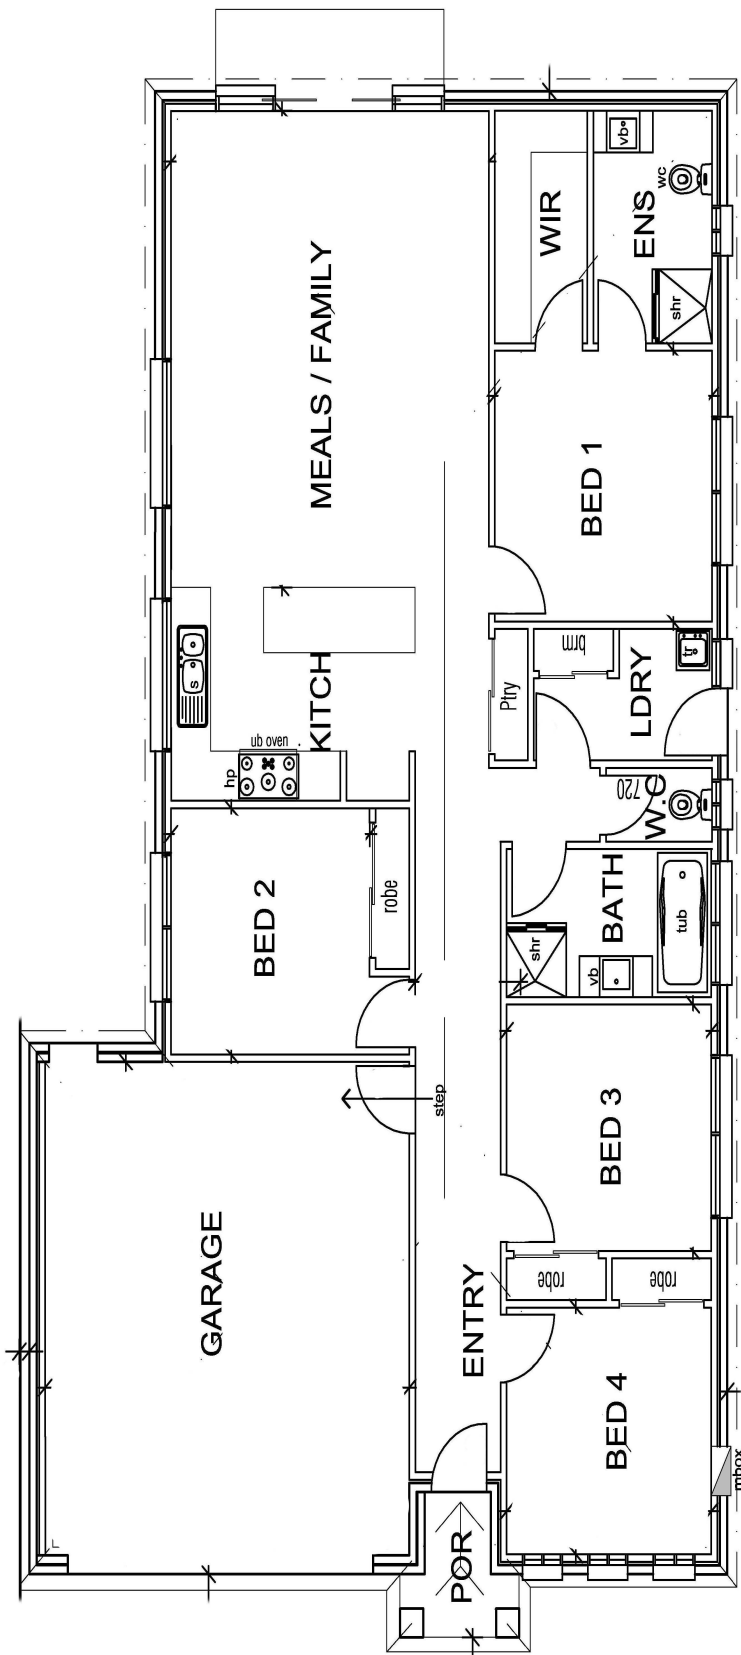

Sphere 18

LOT WIDTH
11+
METRES

WIDTH 11M +
LENGTH 21M +

AREAS:
Ground Floor 169.50sq

BocoPropertyGroup

MANAGEMENT | PLANNING | DEVELOPMENTS

***Disclaimer:**

This information has been carefully compiled and is not intended to be treated as a warranty or promise as to the correctness of the information. Interested parties should undertake independent enquiries and investigations to satisfy themselves that any details herein are true and correct. Figures, Images and information may be subject to change without notice this also includes any floor plan and elevations designs and images and front facade images that may be subject to change without notice due to land developer/estate guideline approval.