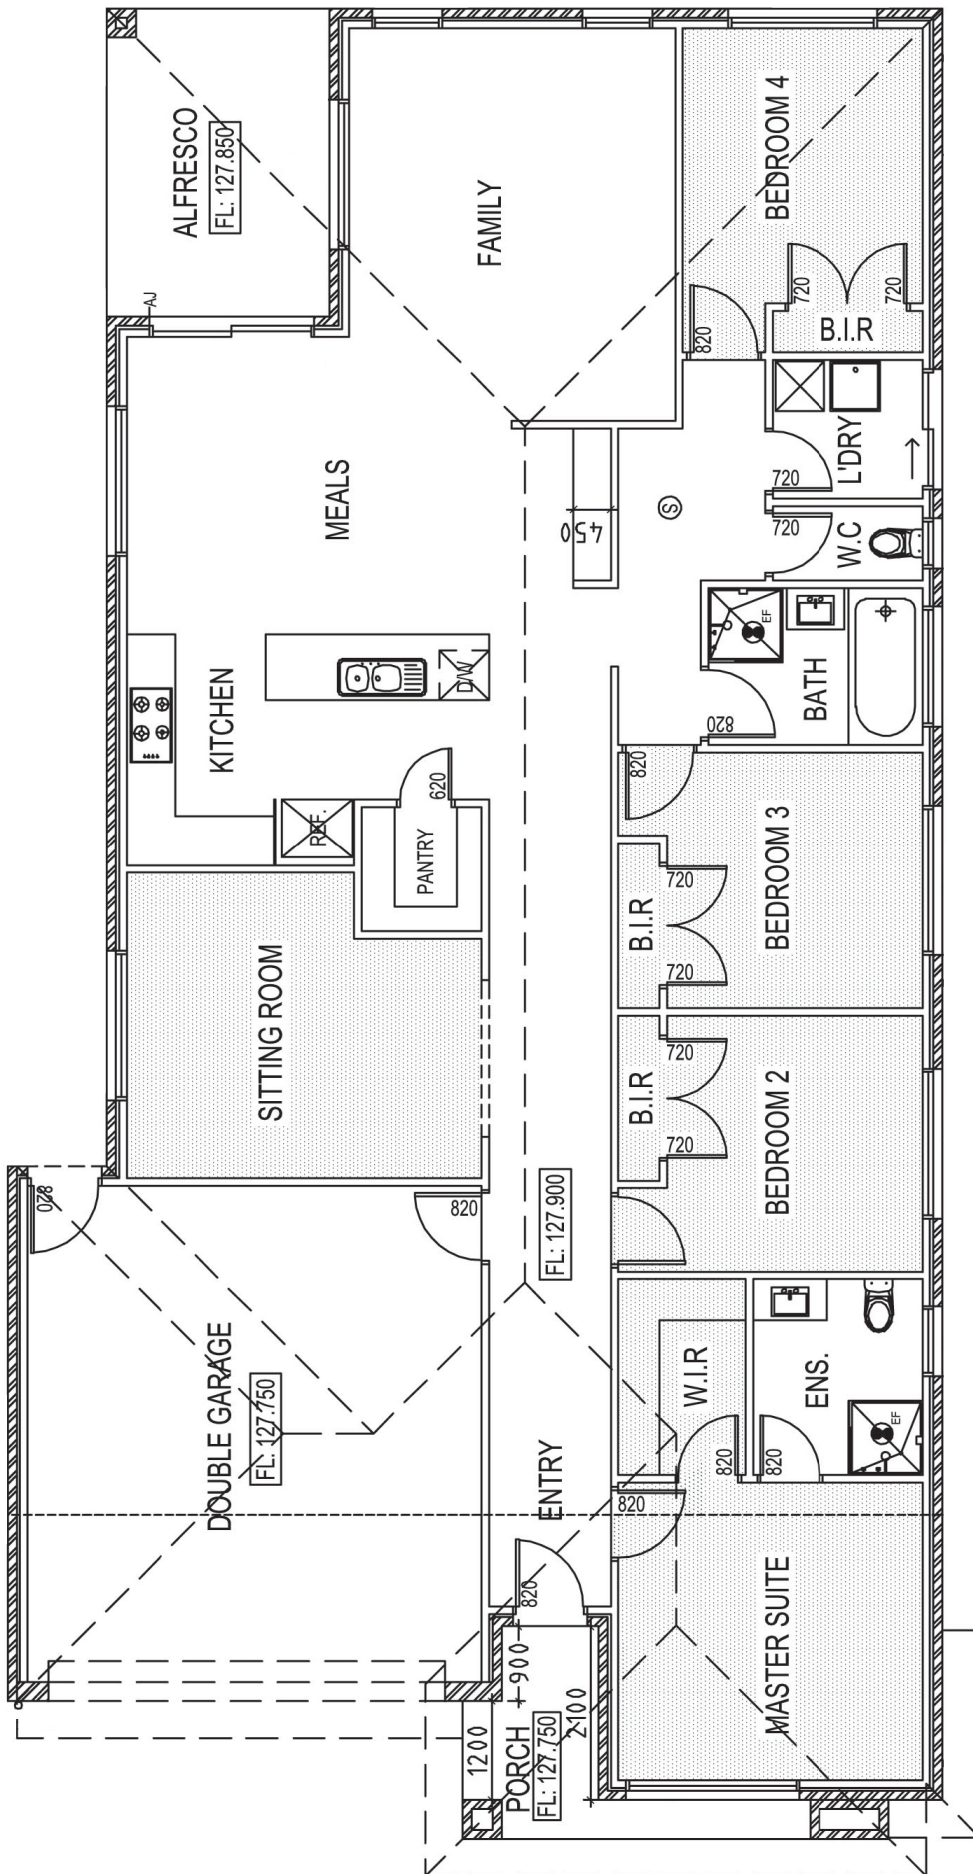

Liberty 24

LOT WIDTH
12+
METRES

WIDTH 11M +

LENGTH 22M +

AREAS:

Ground Floor

Garage

Porch

TOTAL 224.41sqm

BocoPropertyGroup

Management | Planning | Developments

*Disclaimer:

This information has been carefully compiled and is not intended to be treated as a warranty or promise as to the correctness of the information. Interested parties should undertake independent enquiries and investigations to satisfy themselves that any details herein are true and correct. Figures, Images and information may be subject to change without notice this also includes any floor plan and elevations designs and images and front facade images that may be subject to change without notice due to land developer/estate guideline approval.